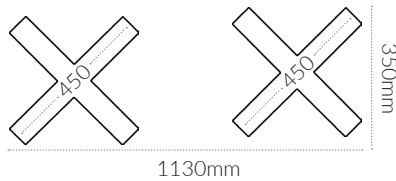

TRIPE 2 WAY

Table Bases

SPECIFICATIONS:

Column:

Diameter : 35mm

Material: Mild Steel

Top

Bottom

Spider:

Hole Depth: 9mm

Material: Cast Aluminum

Footprint:

Leg Junction: Cast Aluminum

Top Max:

Table:

1600 x 800mm

Assembly:

[Instructions -->](#)

PRODUCT MAINTENANCE:

Powder coated Mild Steel:

1. Regularly dust surface with damp cloth.
2. Wash with a soft cloth and warm soapy water.
3. Always dry with a lint free cloth.

DO NOT: Use abrasive pads, brushes, or cleaners like steel wool, as it will scratch the surface.

DO NOT: Use powder, concentrated detergents, or silicone-based furniture polishes.

Aluminum:

1. Regularly dust surface with damp cloth.
2. Wash with a soft cloth and warm soapy water.
3. Dry with a lint free cloth.
4. Polish with aluminum polish.

DO NOT: Use abrasive pads, brushes, or cleaners like steel wool, as it will scratch the surface.

DO NOT: Use powder, concentrated detergents, or silicone-based furniture polishes.

NOTE: Cast aluminum components in furniture will oxidize near salt water, the performance of the item is unaffected, simply follow cleaning instructions.